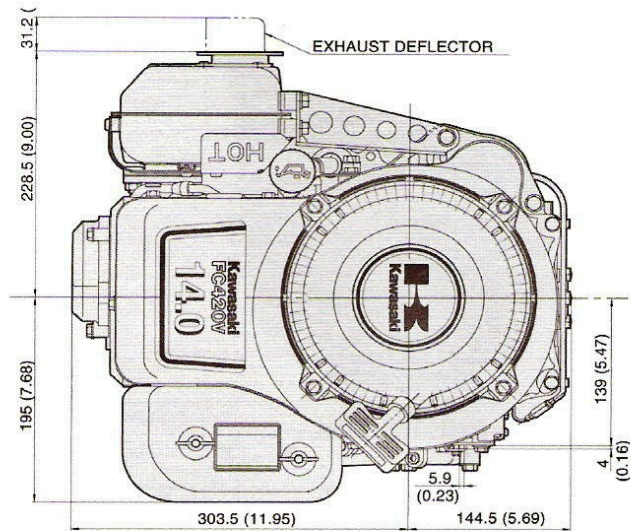

FC420V

M8 x 1.25-THROUGH
Ø8.5 DEPTH 3 (0.12) C-BORE

M8 x 1.25-THROUGH
Ø9 DEPTH 4.5 (0.18) C-BORE

M8 x 1.25 DEPTH 22 (0.87)
FROM MOUNTING SURFACE
Ø9 DEPTH 4.5 (0.18) C-BORE

M8 x 1.25-THROUGH
Ø8.5 DEPTH 3 (0.12) C-BORE